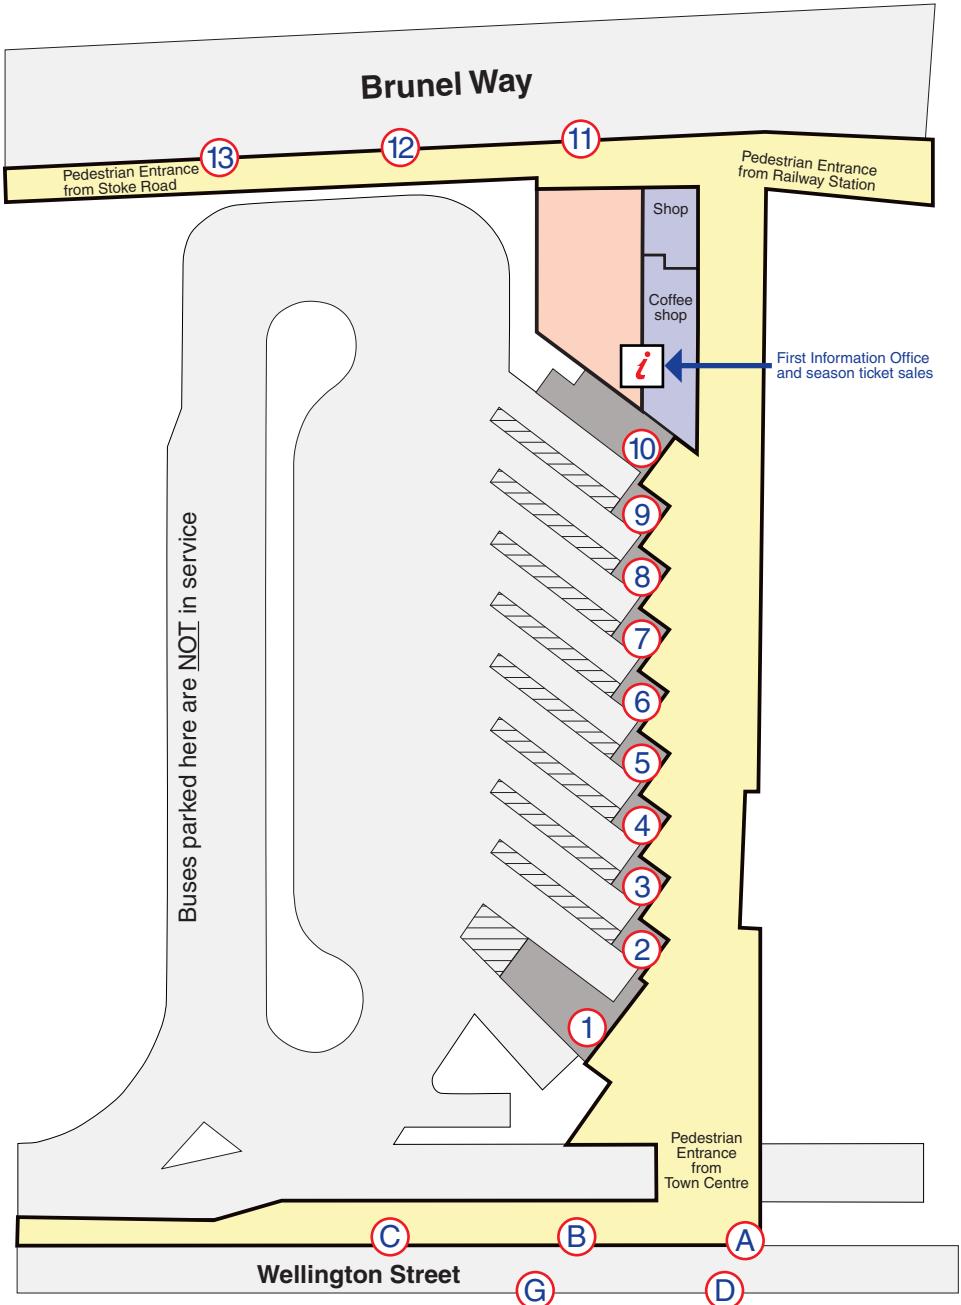

# Slough bus map and bus station guide

February 2018

# Slough Bus Route Map

February 2018

# Slough Bus Station

Use yellow areas ONLY to access bus stops

## Index to stops

- ① 81 to Hounslow
- ② 3 to Uxbridge
- ③ 15 to Eton Wick  
15/15A to Maidenhead  
63/68 to Maidenhead
- ④ 4 to Maidenhead
- ⑤ 5 to Cippenham
- ⑥ 74 to High Wycombe  
X74 to High Wycombe
- ⑦ 2 to Dedworth  
(Courtney Buses)  
10S to Datchet  
11 to Wraysbury
- ⑧ 8 to Heathrow,  
Terminal 5
- ⑨ 2 to Dedworth  
(Thames Valley Buses)
- ⑩ 702 to Bracknell  
7 to Heathrow  
(between 21.00 and 00.00)
- ⑪ 12 to Burnham  
13 to Haymill Road
- ⑫ 1 to Britwell
- ⑬ WP1 to Wexham  
Park Hospital  
335 to Chalfont  
Common  
353 to Amersham
- A 1 to Britwell
- C 702 to London,  
Victoria
- D 583 to Uxbridge  
6 to Wexham Court
- G 7 to Heathrow  
(between 03.00 and 20.30)